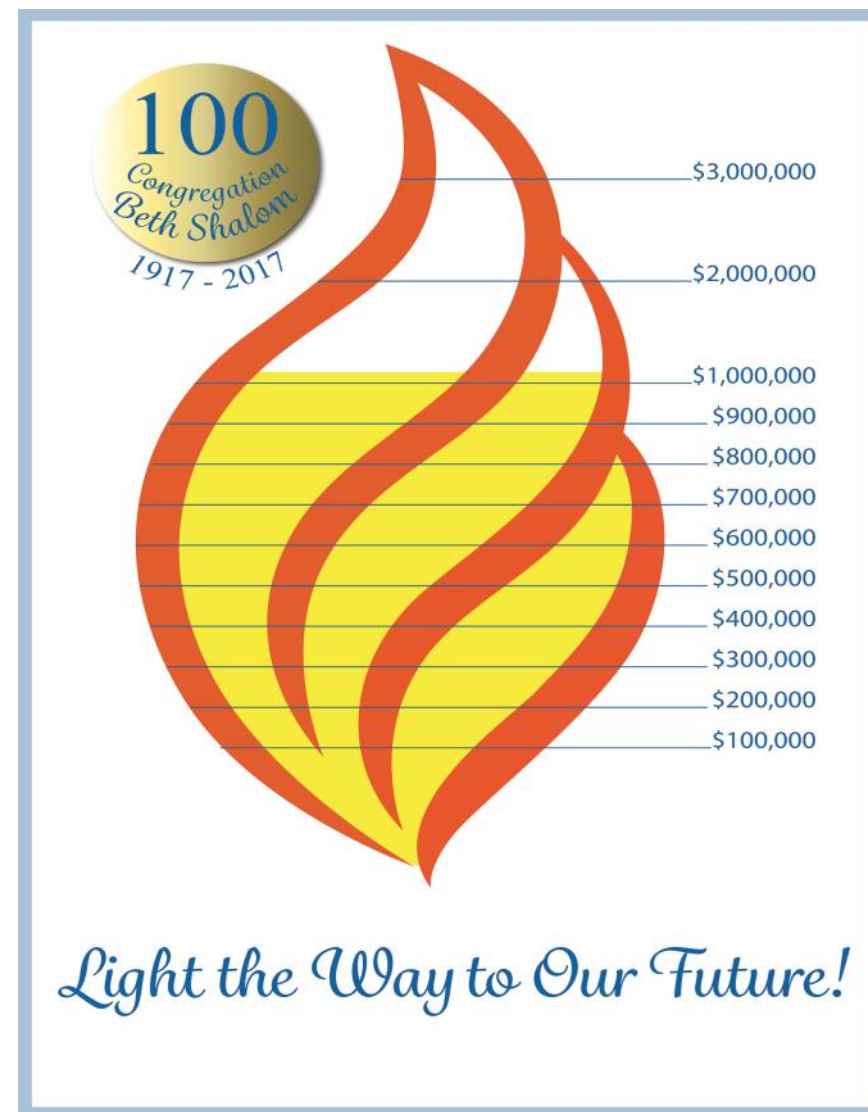

OUR CONGREGATIONAL FAMILY

Mazal Tov to

Julie Missry and **Noah Zunder**, who were presented the Nathan H. Kaufman Scholastic Athlete Award by the Western Pennsylvania Jewish Sports Hall of Fame on June 4, 2017, at its annual banquet. The award is presented to local area Jewish high school seniors for their accomplishments on and off the field and in the classroom. Julie is the daughter of **Ellen and John Missry** and Noah is the son of **Paula and Michael Zunder**.

Rabbi Stephen Steindel on his notable birthday.

Elisa Recht Marlin on the engagement of her son Daniel Marlin to Anna Edelstein.

Jay and Jessy Stein on the new grandchild.

Condolences to

The family and friends of **Leonard Young**.

LOST & FOUND OVERFLOWING

Have you lost something in the shul? Are you missing something important?

Please call and let us know what you are missing. Our lost and found is overflowing.

Please call our Receptionist, Nicolette Canterna, at 412-421-2288 x114

Kiddush Sponsorship

Celebrating a *simhah* or honoring the memory of a loved one?
To sponsor a catered Kiddush, contact **Michelle Vines**: Ext. 113
or catering1@bethshalompgh.org

Volunteer to Lead Services!

Want to take an active role in Congregation Beth Shalom services?
Please contact Sheldon Catz at sheldoncaatz50@gmail.com.

Thank You to All of Our Sponsors

Save the date for more Centennial programs:

Shulabration
Scholar in Residence
Dr. Sharon Keller
Friday, August 18
through
Saturday, August 19, 2017

Centennial Family Picnic
Family fun featuring food,
games and entertainment
Sunday, Sept. 10, 2017

Centennial Gala
Dinner
Marriott City Center
112 Washington Place
Pittsburgh, PA 15219
Saturday, Nov. 11, 2017